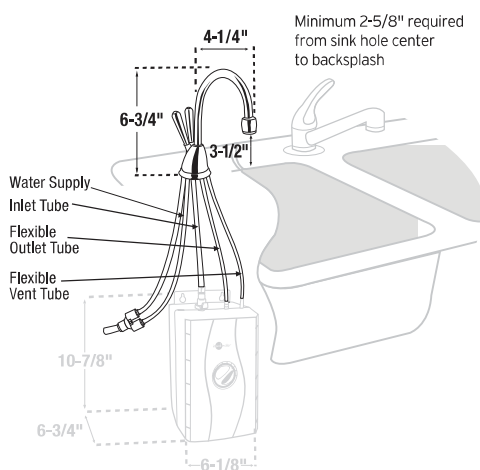

### Specifications

Capacity	2/3-gallon hot water tank dispenses 60 cups of 200°F water per hour
Electrical	115 volts A.C., 750 watts, 6.25 amp heating element with grounded three (3) prong plug
Thermostat	Snap-action, adjustable from 160°F to 210°F (factory pre-set at 200°F)
Insulation	Meets U.L. 94HF-1 flammability specification
Hot Valve	Instant, self-closing
Cold Valve	Instant, self-closing
Recommended Supply Pressure	30-125 psi
Shipping Weight	Approximately 8.5 lbs.
Required Hole Diameter	1-1/2" standard sink hole

### Dimensions

### Sample Specification

Instant hot water dispenser(s) shall be InSinkErator Model HC-View-SS with 2/3-gallon hot water tank, adjustable temperature from 160°F to 210°F and instant, self-closing hot valve.